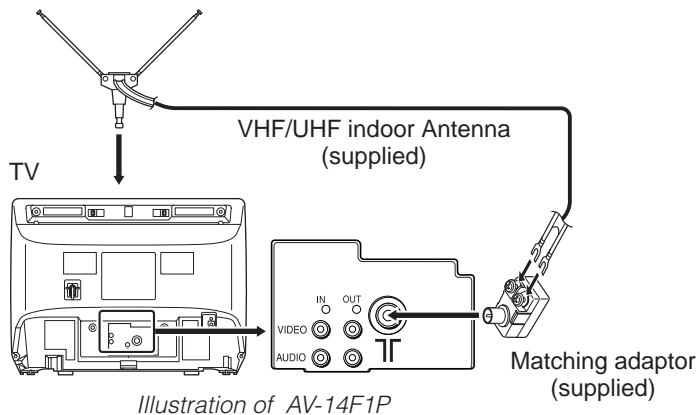

OPERATING INSTRUCTIONS

CONNECTIONS

FRONT & REAR PANEL DIAGRAMS

AV-21F3PX/AV-20N3PX/AV-14F3PX Front Panel

**AV-21F3PX
AV-20N3PX
AV-14F3PX
Rear Panel**

AV-21F1P/AV-20N1P/AV-14F1P Front Panel

**AV-21F1P
AV-20N1P
AV-14F1P
Rear Panel**

INDOOR ANTENNA CONNECTION

For models AV-14F1P and AV-14F3PX you can attach the supplied indoor antenna for better reception.

To Install rod aerial:

Install into the top-rear aerial holder. Once installed, it cannot be removed. You can connect an indoor antenna included.

- 1) Connect the indoor antenna to the Matching adaptor and connect the Matching adaptor to the TV RF input.
- You will receive the best reception, or best picture, if you use connect your TV to an outdoor antenna of a cable output.