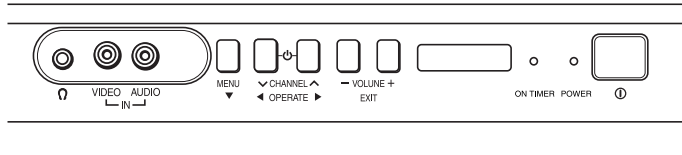

OPERATING INSTRUCTIONS

CONNECTIONS

FRONT & REAR PANEL DIAGRAMS

AV-21F3PX/AV-20N3PX/AV-14F3PX Front Panel

**AV-21F3PX
AV-20N3PX
AV-14F3PX
Rear Panel**

AV-21F1P/AV-20N1P/AV-14F1P Front Panel

**AV-21F1P
AV-20N1P
AV-14F1P
Rear Panel**

INDOOR ANTENNA CONNECTION

For models AV-14F1P and AV-14F3PX you can attach the supplied indoor antenna for better reception.

To Install rod aerial:

Install into the top-rear aerial holder. Once installed, it cannot be removed. You can connect an indoor antenna included.

- 1) Connect the indoor antenna to the Matching adaptor and connect the Matching adaptor to the TV RF input.
- You will receive the best reception, or best picture, if you use connect your TV to an outdoor antenna of a cable output.