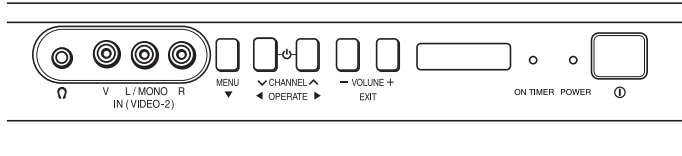

OPERATING INSTRUCTIONS

CONNECTIONS

FRONT & REAR PANEL DIAGRAMS

AV-21F3PX/AV-20N3PX/AV-14F3PX Front Panel

**AV-21F3PX
AV-20N3PX
AV-14F3PX
Rear Panel**

AV-21F1P/AV-20N1P/AV-14F1P Front Panel

**AV-21F1P
AV-20N1P
AV-14F1P
Rear Panel**

INDOOR ANTENNA CONNECTION

For models AV-14F1P and AV-14F3PX you can attach the supplied indoor antenna for better reception.

To Install rod aerial:

Install into the top-rear aerial holder. Once installed, it cannot be removed. You can connect an indoor antenna included.

- 1) Connect the indoor antenna to the Matching adaptor and connect the Matching adaptor to the TV RF input.
- You will receive the best reception, or best picture, if you use connect your TV to an outdoor antenna of a cable output.